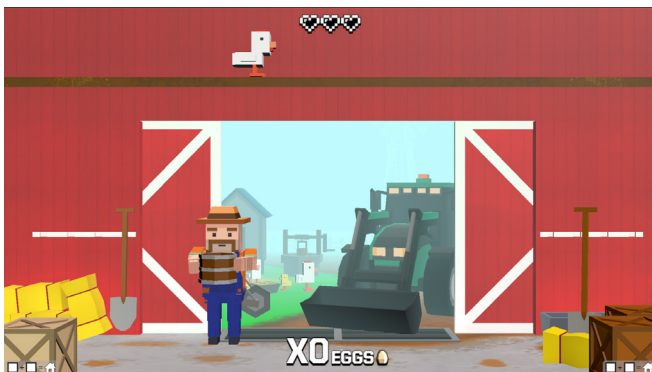

The chicken drops the eggs, navigate with the steering wheel to chase the eggs! Make sure you catch them all! With every egg that falls on the ground, you lose a life. When all 3 lives are lost, the game is over. The chicken also lays eggs which hatch. When the chick is full-grown, it will also drop eggs to catch! The chicken will also drop other objects. If you catch a hat, the hat on your head will change. If you catch a bomb, you lose a life! A clock will slow down time and a heart will add a life to your life. Choose your favorite character at the beginning of the game, and catch as many eggs as possible!