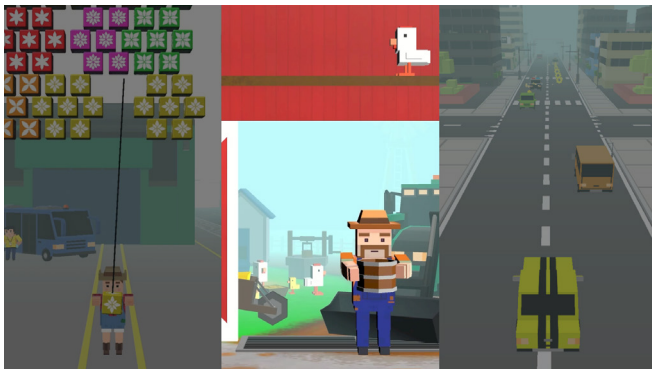

The chicken drops the eggs, navigate with the steering wheel to chase the eggs! Make sure you catch them all! With every egg that falls on the ground, you lose a life. When all 3 lives are lost, the game is over. The chicken also lays eggs which hatch. When the chick is full-grown, it will also drop eggs to catch! The chicken will also drop other objects. If you catch a hat, the hat on your head will change. If you catch a bomb, you lose a life! A clock will slow down time and a heart will add a life to your life. Choose your favorite character at the beginning of the game, and catch as many eggs as possible!