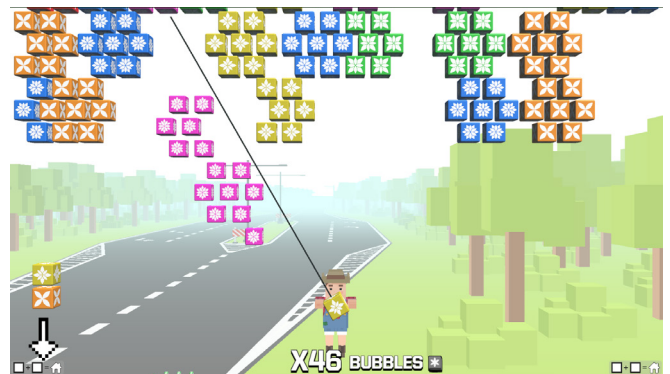

Steering Wheel

The Delta 21 Steering Wheel 8+ contains 3 different 3D games that are challenging for kids from 8 years and older. In the main menu, you can choose one of the three games. By turning the steering wheel, you can navigate between the different games. The cabinet suits in any room and with any interior. The steering wheel and neutral white look makes this a real eye-catcher for your business!

Clear the blocks! By turning the wheel, you can aim for blocks of the same colour. Press the right button to shoot the blocks, use the left button to change blocks. If you shoot with a bomb, more blocks will explode. You can choose the character you want to play with. Can you clear all the blocks in the least amount of moves?

The chicken drops the eggs, navigate with the steering wheel to chase the eggs! Make sure you catch them all! With every egg that falls on the ground, you lose a life. When all 3 lives are lost, the game is over. The chicken also lays eggs which hatch. When the chick is full-grown, it will also drop eggs to catch! The chicken will also drop other objects. If you catch a hat, the hat on your head will change. If you catch a bomb, you lose a life! A clock will slow down time and a heart will add a life to your life. Choose your favorite character at the beginning of the game, and catch as many eggs as possible!