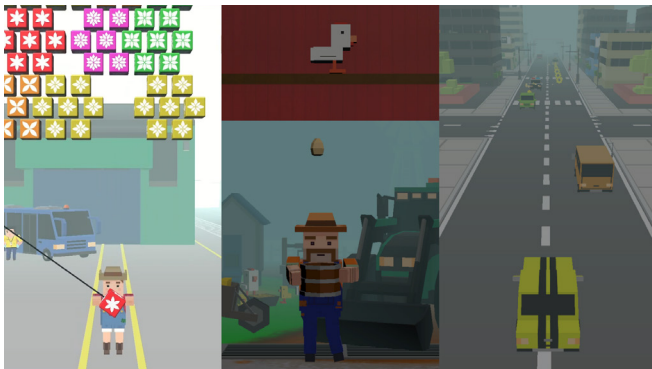

Steering Wheel

The Delta 21 Steering Wheel 8+ contains 3 different 3D games that are challenging for kids from 8 years and older. In the main menu, you can choose one of the three games. By turning the steering wheel, you can navigate between the different games. The cabinet suits in any room and with any interior. The steering wheel and neutral white look makes this a real eye-catcher for your business!

Clear the blocks! By turning the wheel, you can aim for blocks of the same colour. Press the right button to shoot the blocks, use the left button to change blocks. If you shoot with a bomb, more blocks will explode. You can choose the character you want to play with. Can you clear all the blocks in the least amount of moves?

The chicken drops the eggs, navigate with the steering wheel to chase the eggs! Make sure you catch them all! With every egg that falls on the ground, you lose a life. When all 3 lives are lost, the game is over. The chicken also lays eggs which hatch. When the chick is full-grown, it will also drop eggs to catch! The chicken will also drop other objects. If you catch a hat, the hat on your head will change. If you catch a bomb, you lose a life! A clock will slow down time and a heart will add a life to your life. Choose your favorite character at the beginning of the game, and catch as many eggs as possible!